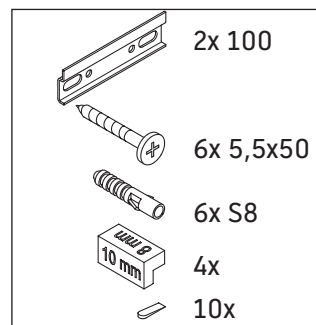

## Notice de montage

W mm	X mm
26	824

**ME by Starck # 233613**