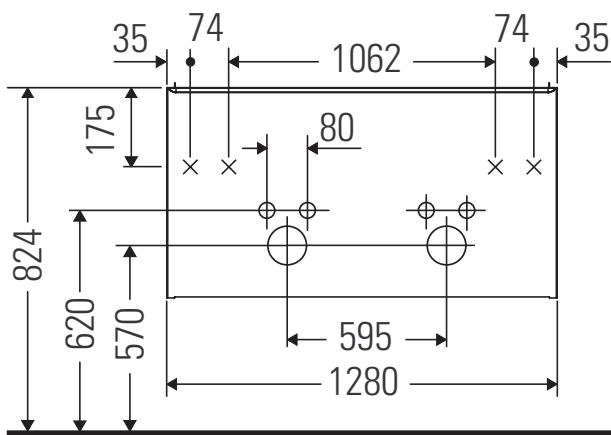

## Notice de montage

W mm	X mm
26	824

**ME by Starck # 233613**